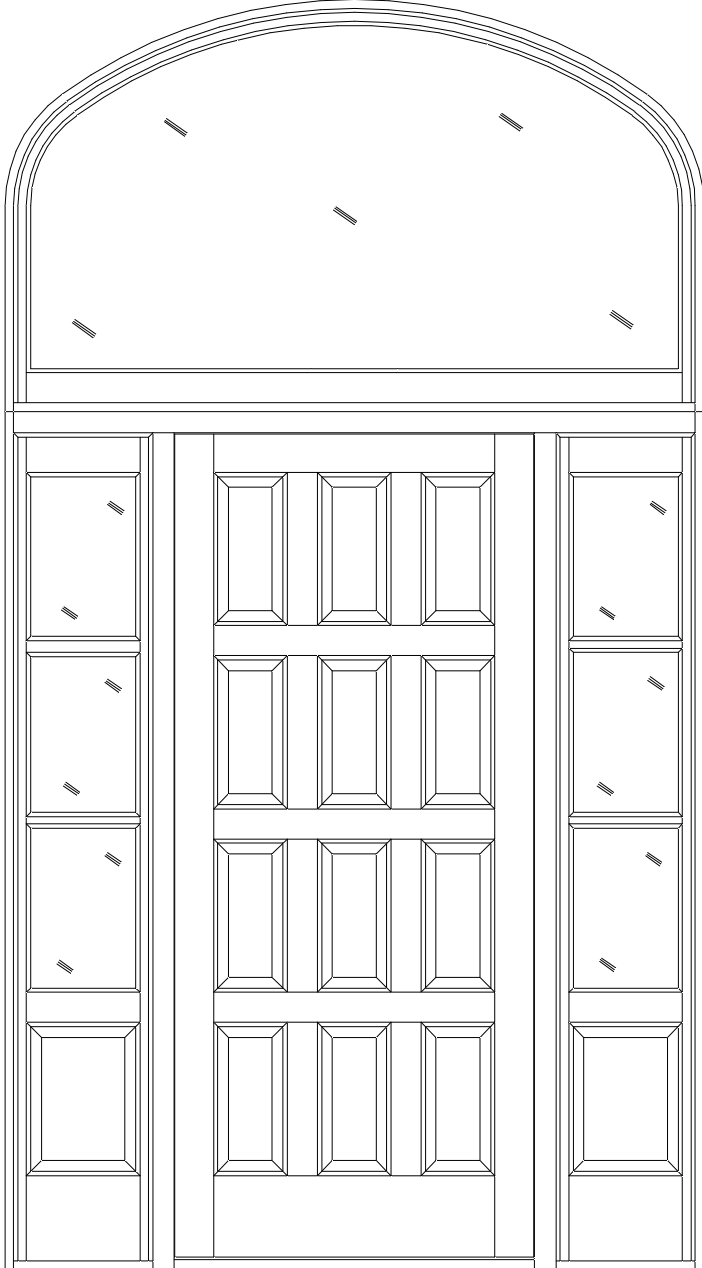

**Door: 12-Lites 1-Panel**  
**Sidelight: 4-Lites 1-Panel**  
**Transom: Arch**

**Door: 9-Panel 3-Lite**  
**Sidelight: 2-Lite**  
**Transom: Rectangle 3-Lite**

**Door: 12-Panel**  
**Sidelight: 3-Lite 1-Panel**  
**Transom: Springline Elliptical**

**Door: 12-Panel**  
**Sidelight: 1-Lite**  
**1-Panel**  
**Transom: Elliptical**

**Door: 12-Panel**  
**Sidelight: 3-Lite 1-Panel**

**Door: 4-Panel**  
**Sidelights: 1-Lite 1-Panel**  
**Transom: Arched with grille**

**Door: 6-Vertical Panels**  
**Sidelights: 1-Lite 1-Panel**  
**Transom: Arch 3-Lite**

**Door: 4-Panel**  
**Sidelights: 1-Lite with grilles**  
**1-Panel**  
**Transom: Rectangle with grilles**

**Door: 1-Lite 1-Panel**  
**SideLights: 1-Lite 1-Panel**

**Door: 9-Panel**  
**Transom: Arched with Hub & Spoke Grille**

**Door: 5-Horizontal  
 Panels**  
**Sidelights: 1-Lite**  
**Transom: Rectangle  
 3-Lite**

**2-Vertical Lites 1-Horizontal Panel**

**Door: 3-Lites 3-Panel  
Sidelights: 1-Lite  
Top Rail Arched Across Unit**