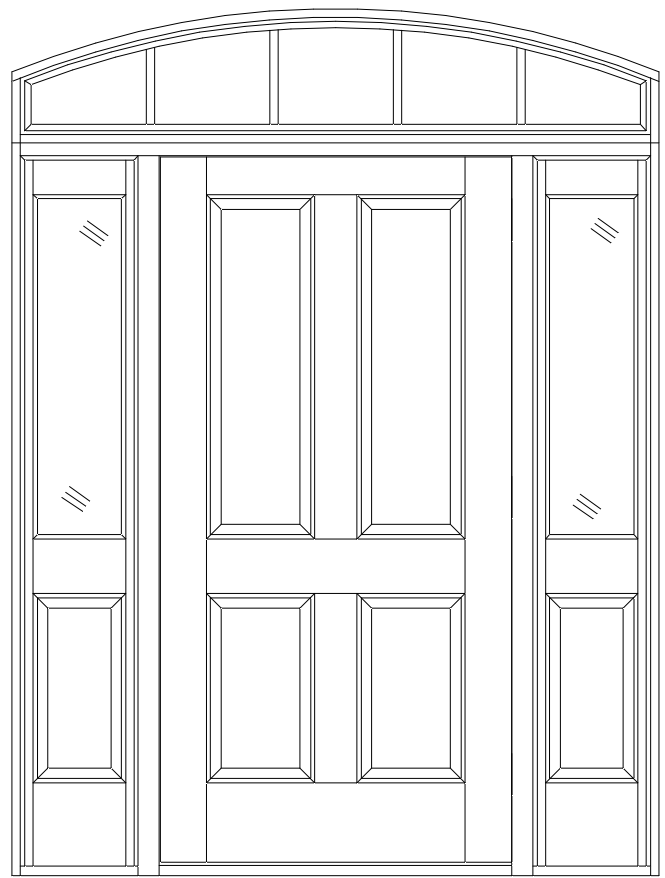

**Door: 12-Lites 1-Panel**  
**Sidelight: 4-Lites 1-Panel**  
**Transom: Arch**

**Door: 9-Panel 3-Lite**  
**Sidelight: 2-Lite**  
**Transom: Rectangle 3-Lite**

**Door: 12-Panel**  
**Sidelight: 3-Lite 1-Panel**  
**Transom: Springline Elliptical**

**Door: 12-Panel**  
**Sidelight: 1-Lite**  
**1-Panel**  
**Transom: Elliptical**

**Door: 12-Panel**  
**Sidelight: 3-Lite 1-Panel**

**Door: 4-Panel**  
**Sidelights: 1-Lite 1-Panel**  
**Transom: Arched with grille**

**Door: 6-Vertical Panels**  
**Sidelights: 1-Lite 1-Panel**  
**Transom: Arch 3-Lite**

**Door: 4-Panel**  
**Sidelights: 1-Lite with grilles**  
**1-Panel**  
**Transom: Rectangle with grilles**

**Door: 1-Lite 1-Panel**  
**SideLights: 1-Lite 1-Panel**

**Door: 9-Panel**  
**Transom: Arched with Hub & Spoke Grille**

**Door: 5-Horizontal  
 Panels**  
**Sidelights: 1-Lite**  
**Transom: Rectangle  
 3-Lite**

**2-Vertical Lites 1-Horizontal Panel**

**Door: 3-Lites 3-Panel  
Sidelights: 1-Lite  
Top Rail Arched Across Unit**