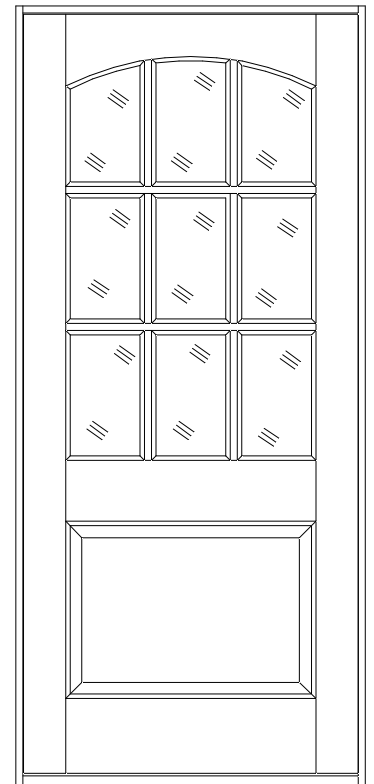

**9-Lite with 1-Panel Below
Arched Top Rail**