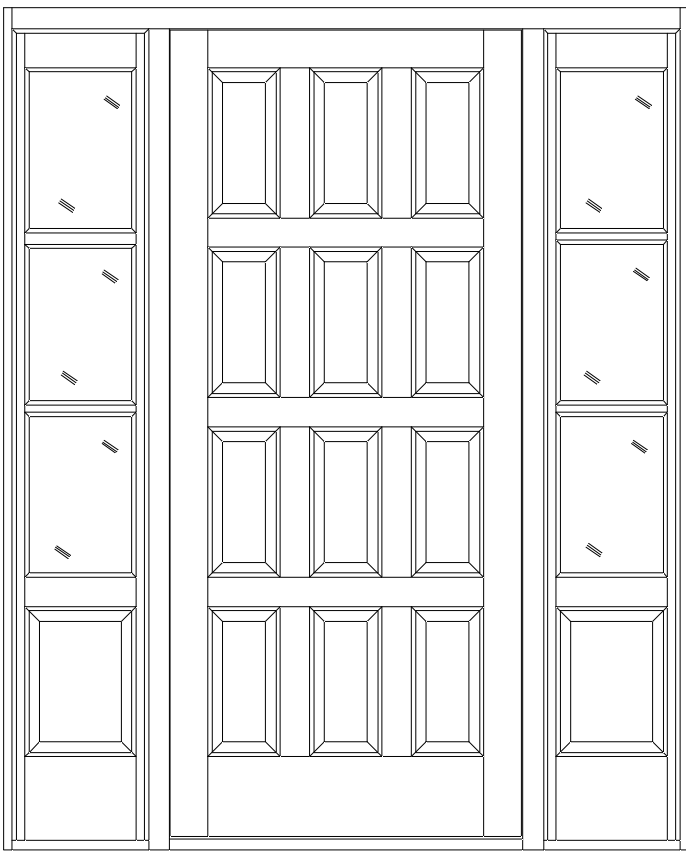

**Door: 12-Lites 1-Panel**  
**Sidelight: 4-Lites 1-Panel**  
**Transom: Arch**

**Door: 9-Panel 3-Lite**  
**Sidelight: 2-Lite**  
**Transom: Rectangle 3-Lite**

**Door: 12-Panel**  
**Sidelight: 3-Lite 1-Panel**  
**Transom: Springline Elliptical**

**Door: 12-Panel**  
**Sidelight: 1-Lite**  
**1-Panel**  
**Transom: Elliptical**

**Door: 12-Panel**  
**Sidelight: 3-Lite 1-Panel**

**Door: 4-Panel**  
**Sidelights: 1-Lite 1-Panel**  
**Transom: Arched with grille**

**Door: 6-Vertical Panels**  
**Sidelights: 1-Lite 1-Panel**  
**Transom: Arch 3-Lite**

**Door: 4-Panel**  
**Sidelights: 1-Lite with grilles**  
**1-Panel**  
**Transom: Rectangle with grilles**

**Door: 1-Lite 1-Panel**  
**SideLights: 1-Lite 1-Panel**

**Door: 9-Panel**  
**Transom: Arched with Hub & Spoke Grille**

**Door: 5-Horizontal  
 Panels**  
**Sidelights: 1-Lite**  
**Transom: Rectangle  
 3-Lite**

**2-Vertical Lites 1-Horizontal Panel**

**Door: 3-Lites 3-Panel  
Sidelights: 1-Lite  
Top Rail Arched Across Unit**