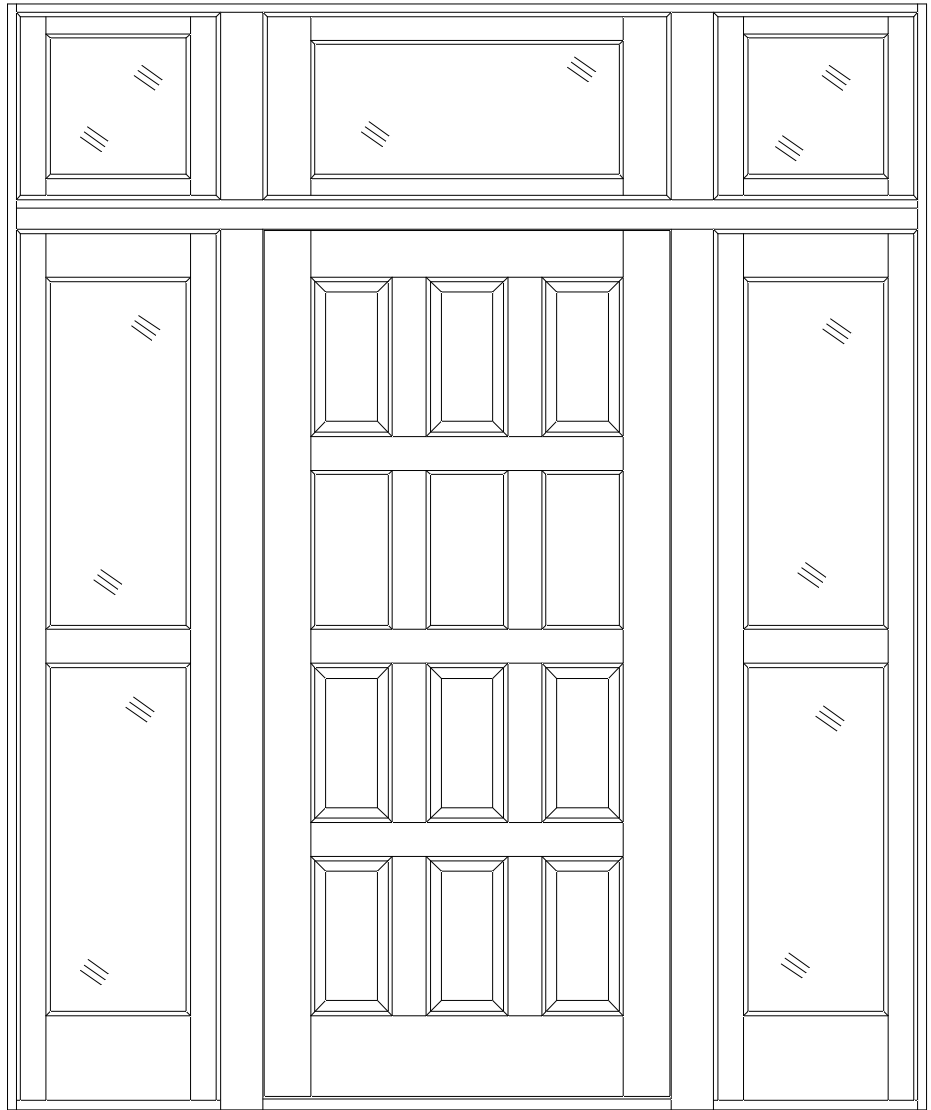

**Door: 12-Lites 1-Panel**  
**Sidelight: 4-Lites 1-Panel**  
**Transom: Arch**

**Door: 9-Panel 3-Lite**  
**Sidelight: 2-Lite**  
**Transom: Rectangle 3-Lite**

**Door: 12-Panel**  
**Sidelight: 3-Lite 1-Panel**  
**Transom: Springline Elliptical**

**Door: 12-Panel**  
**Sidelight: 1-Lite**  
**1-Panel**  
**Transom: Elliptical**

**Door: 12-Panel**  
**Sidelight: 3-Lite 1-Panel**

**Door: 4-Panel**  
**Sidelights: 1-Lite 1-Panel**  
**Transom: Arched with grille**

**Door: 6-Vertical Panels**  
**Sidelights: 1-Lite 1-Panel**  
**Transom: Arch 3-Lite**

**Door: 4-Panel**  
**Sidelights: 1-Lite with grilles**  
**1-Panel**  
**Transom: Rectangle with grilles**

**Door: 1-Lite 1-Panel**  
**SideLights: 1-Lite 1-Panel**

**Door: 9-Panel**  
**Transom: Arched with Hub & Spoke Grille**

**Door: 5-Horizontal  
 Panels**  
**Sidelights: 1-Lite**  
**Transom: Rectangle  
 3-Lite**

**2-Vertical Lites 1-Horizontal Panel**

**Door: 3-Lites 3-Panel  
Sidelights: 1-Lite  
Top Rail Arched Across Unit**