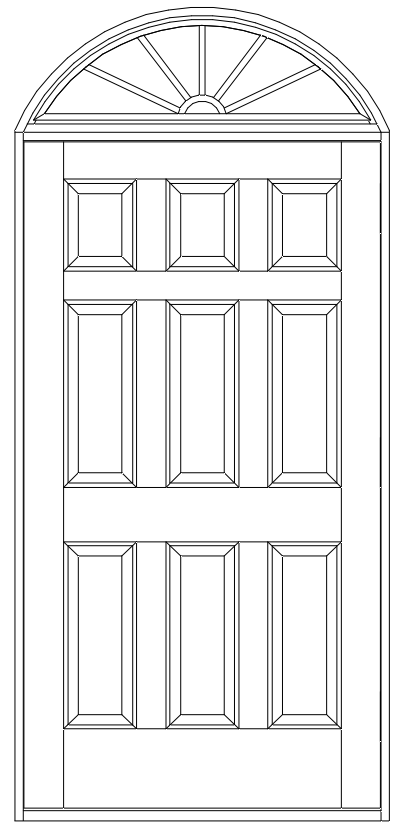

**Door: 12-Lites 1-Panel**  
**Sidelight: 4-Lites 1-Panel**  
**Transom: Arch**

**Door: 9-Panel 3-Lite**  
**Sidelight: 2-Lite**  
**Transom: Rectangle 3-Lite**

**Door: 12-Panel**  
**Sidelight: 3-Lite 1-Panel**  
**Transom: Springline Elliptical**

**Door: 12-Panel**  
**Sidelight: 1-Lite**  
**1-Panel**  
**Transom: Elliptical**

**Door: 12-Panel**  
**Sidelight: 3-Lite 1-Panel**

**Door: 4-Panel**  
**Sidelights: 1-Lite 1-Panel**  
**Transom: Arched with grille**

**Door: 6-Vertical Panels**  
**Sidelights: 1-Lite 1-Panel**  
**Transom: Arch 3-Lite**

**Door: 4-Panel**  
**Sidelights: 1-Lite with grilles**  
**1-Panel**  
**Transom: Rectangle with grilles**

**Door: 1-Lite 1-Panel**  
**SideLights: 1-Lite 1-Panel**

**Door: 9-Panel**  
**Transom: Arched with Hub & Spoke Grille**

**Door: 5-Horizontal  
 Panels**  
**Sidelights: 1-Lite**  
**Transom: Rectangle  
 3-Lite**

**2-Vertical Lites 1-Horizontal Panel**

**Door: 3-Lites 3-Panel  
Sidelights: 1-Lite  
Top Rail Arched Across Unit**