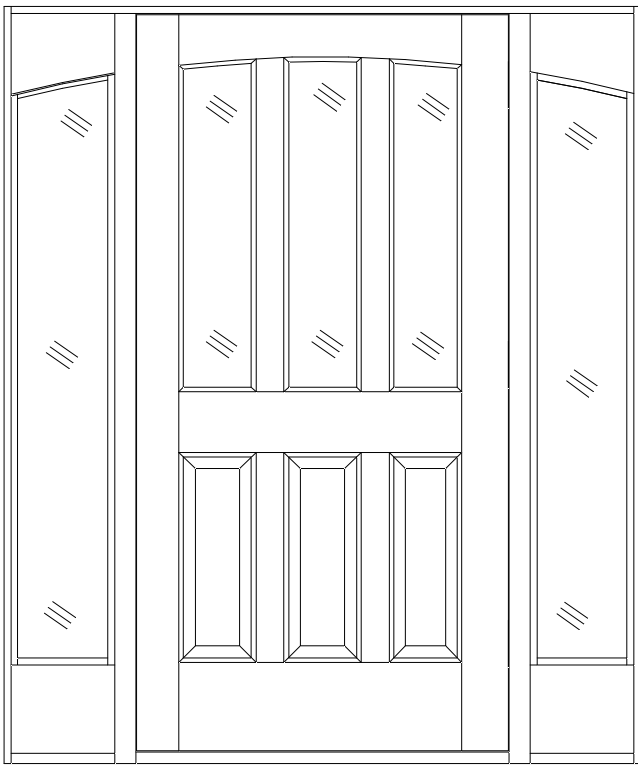

**Door: 12-Lites 1-Panel**  
**Sidelight: 4-Lites 1-Panel**  
**Transom: Arch**

**Door: 9-Panel 3-Lite**  
**Sidelight: 2-Lite**  
**Transom: Rectangle 3-Lite**

**Door: 12-Panel**  
**Sidelight: 3-Lite 1-Panel**  
**Transom: Springline Elliptical**

**Door: 12-Panel**  
**Sidelight: 1-Lite**  
**1-Panel**  
**Transom: Elliptical**

**Door: 12-Panel**  
**Sidelight: 3-Lite 1-Panel**

**Door: 4-Panel**  
**Sidelights: 1-Lite 1-Panel**  
**Transom: Arched with grille**

**Door: 6-Vertical Panels**  
**Sidelights: 1-Lite 1-Panel**  
**Transom: Arch 3-Lite**

**Door: 4-Panel**  
**Sidelights: 1-Lite with grilles**  
**1-Panel**  
**Transom: Rectangle with grilles**

**Door: 1-Lite 1-Panel**  
**SideLights: 1-Lite 1-Panel**

**Door: 9-Panel**  
**Transom: Arched with Hub & Spoke Grille**

**Door: 5-Horizontal  
 Panels**  
**Sidelights: 1-Lite**  
**Transom: Rectangle  
 3-Lite**

**2-Vertical Lites 1-Horizontal Panel**

**Door: 3-Lites 3-Panel  
Sidelights: 1-Lite  
Top Rail Arched Across Unit**